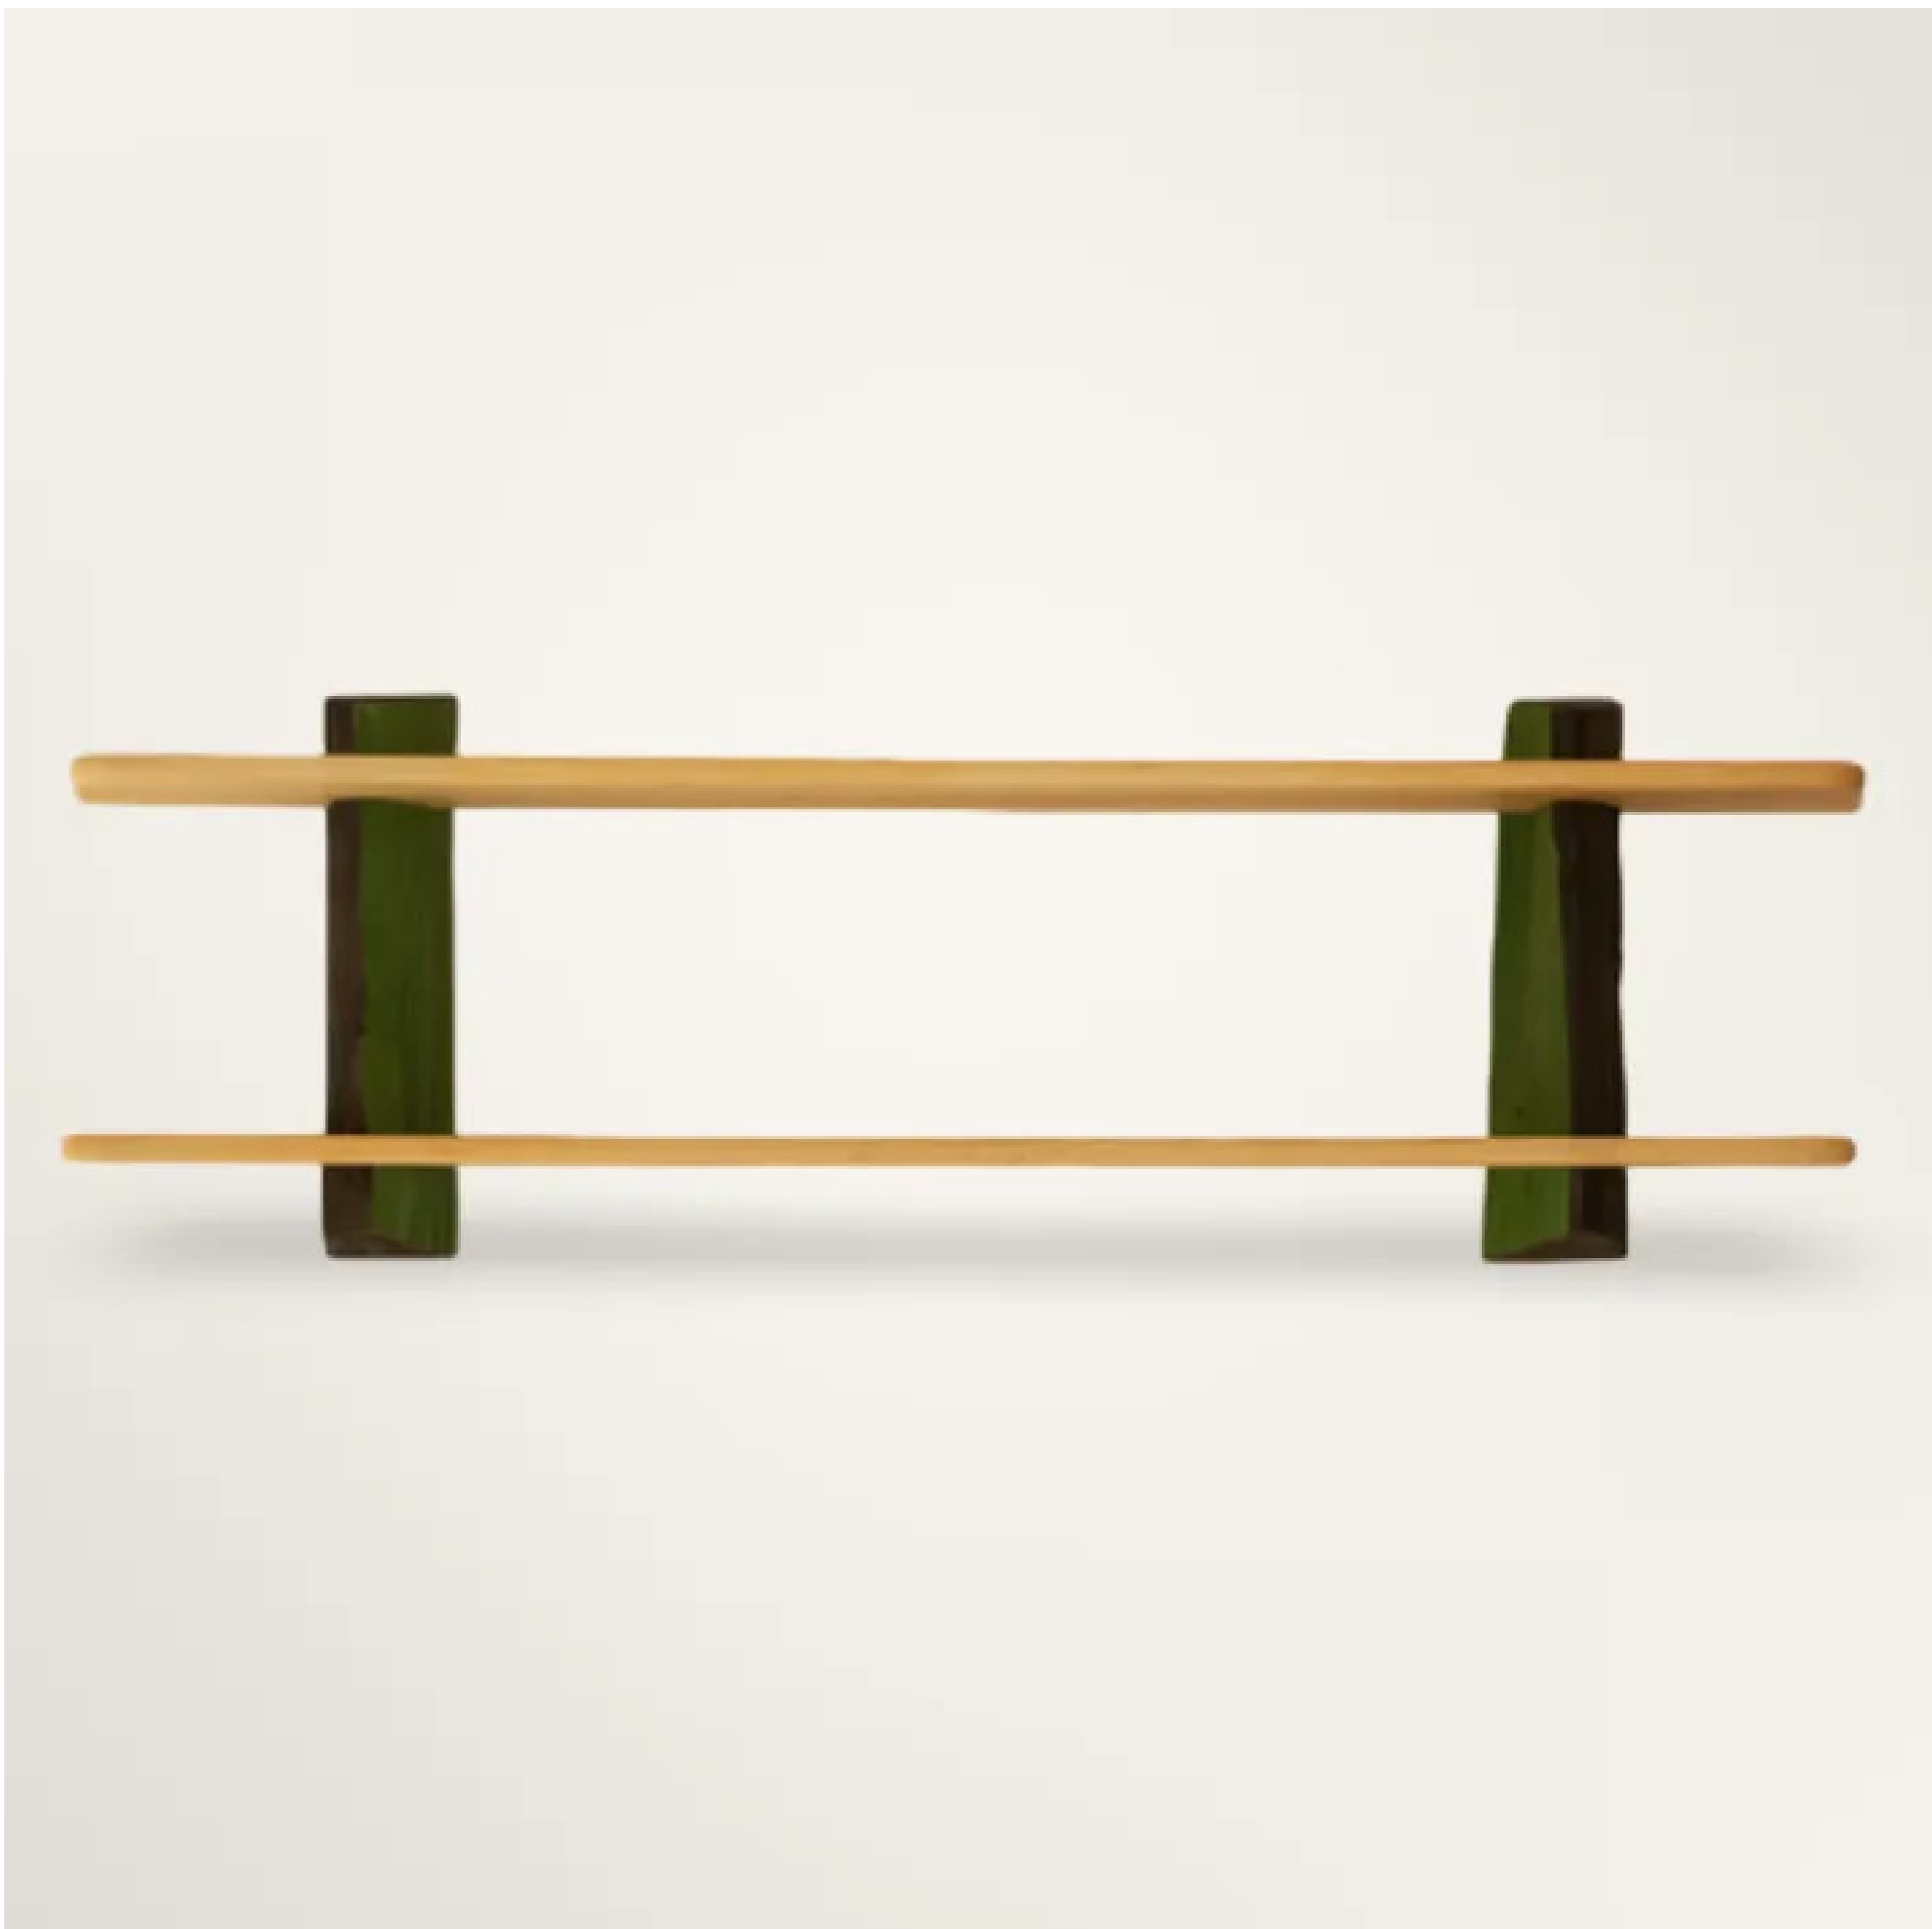

Conversa Floating Shelf
W 72" x D 13" x H 23"